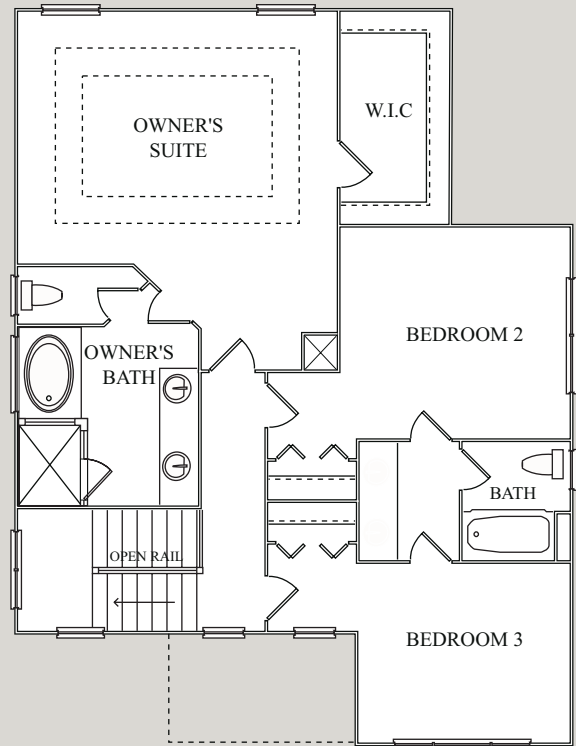

MAIN LIVING LEVEL

UPPER LEVEL

TERRACE LEVEL OPTION

THE ALDEN CUSTOM DESIGN FEATURES

*Expansive Fireside Parlor, Dining,
and Kitchen Areas*

Sumptuous Tray-Ceilinged Owner's Suite

*Oversized Walk-In Closet in
Owner's Retreat*

Jack-and-Jill Bath off Secondary Bedrooms