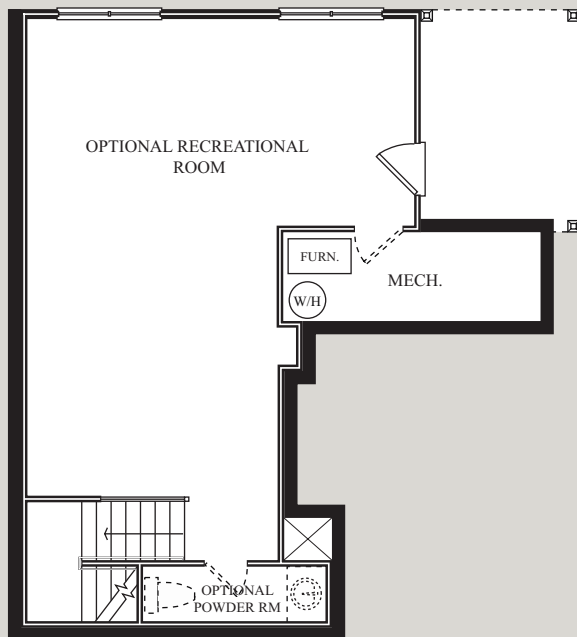

MAIN LIVING LEVEL

UPPER LEVEL

TERRACE LEVEL OPTION

THE ALDEN CUSTOM DESIGN FEATURES

*Expansive Fireside Parlor, Dining,
and Kitchen Areas*

Sumptuous Tray-Ceilinged Owner's Suite

*Oversized Walk-In Closet in
Owner's Retreat*

Jack-and-Jill Bath off Secondary Bedrooms